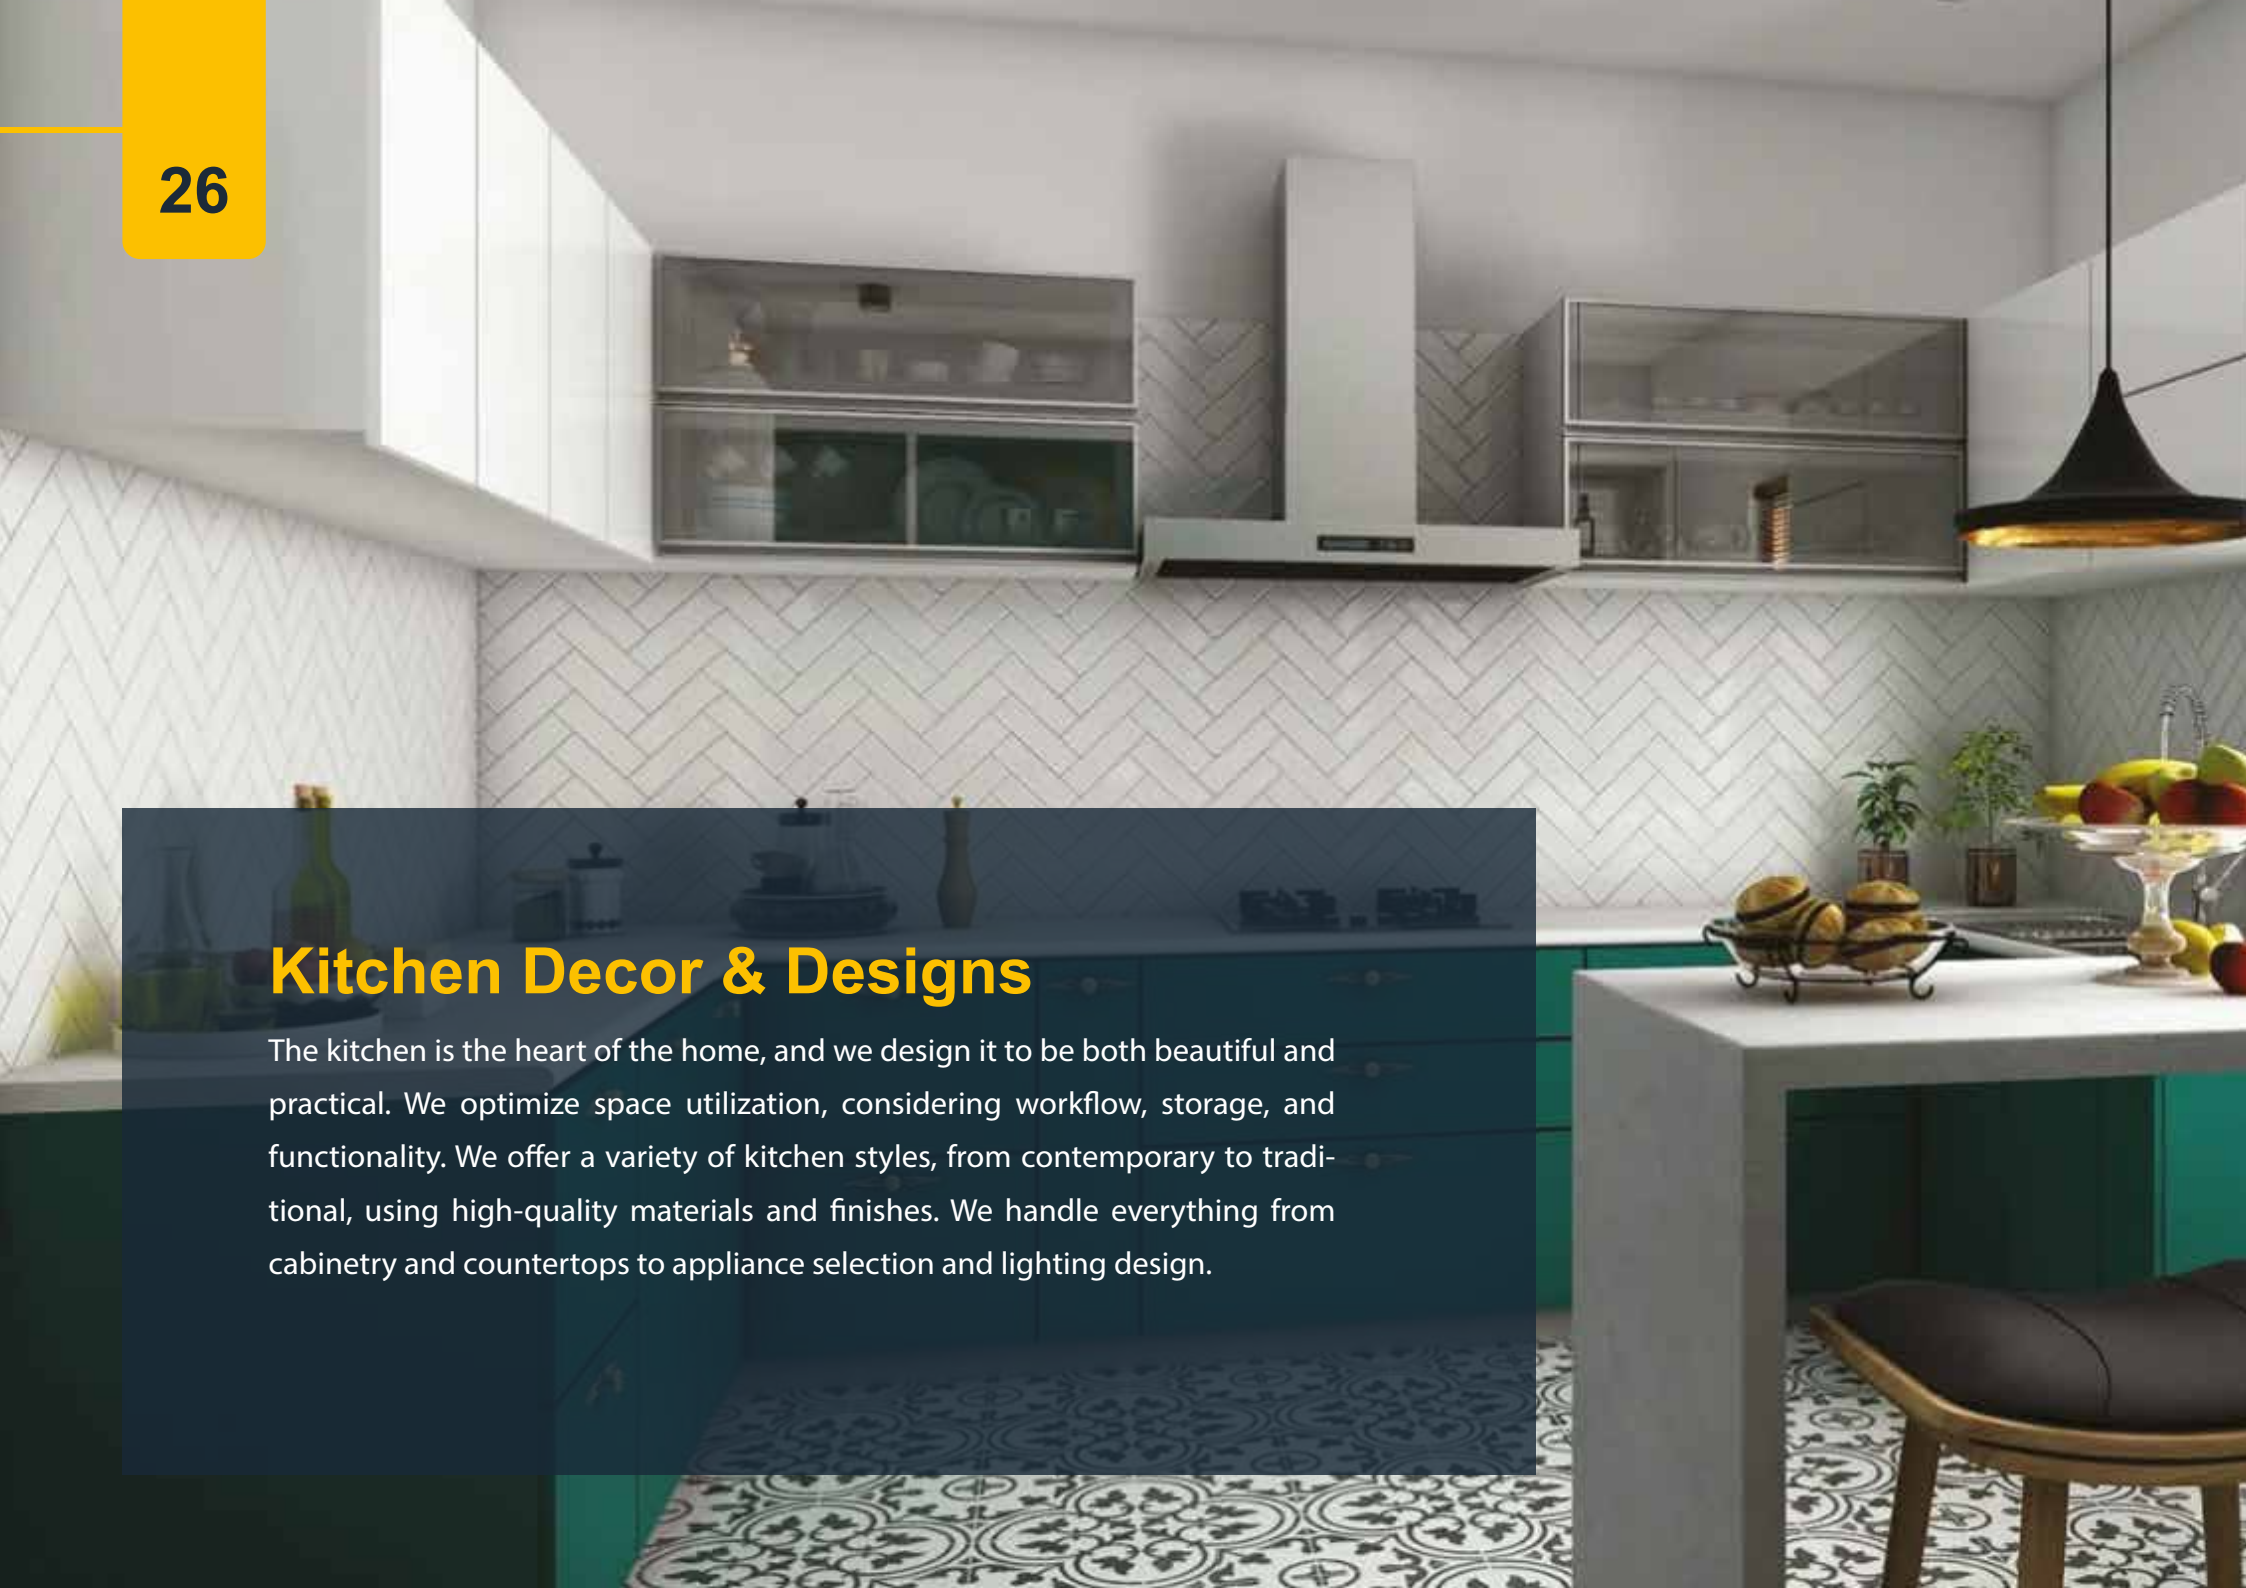

LIVING ROOM

STUDIO LIVING ROOM

PLAY STATION

Kitchen Decor & Designs

The kitchen is the heart of the home, and we design it to be both beautiful and practical. We optimize space utilization, considering workflow, storage, and functionality. We offer a variety of kitchen styles, from contemporary to traditional, using high-quality materials and finishes. We handle everything from cabinetry and countertops to appliance selection and lighting design.