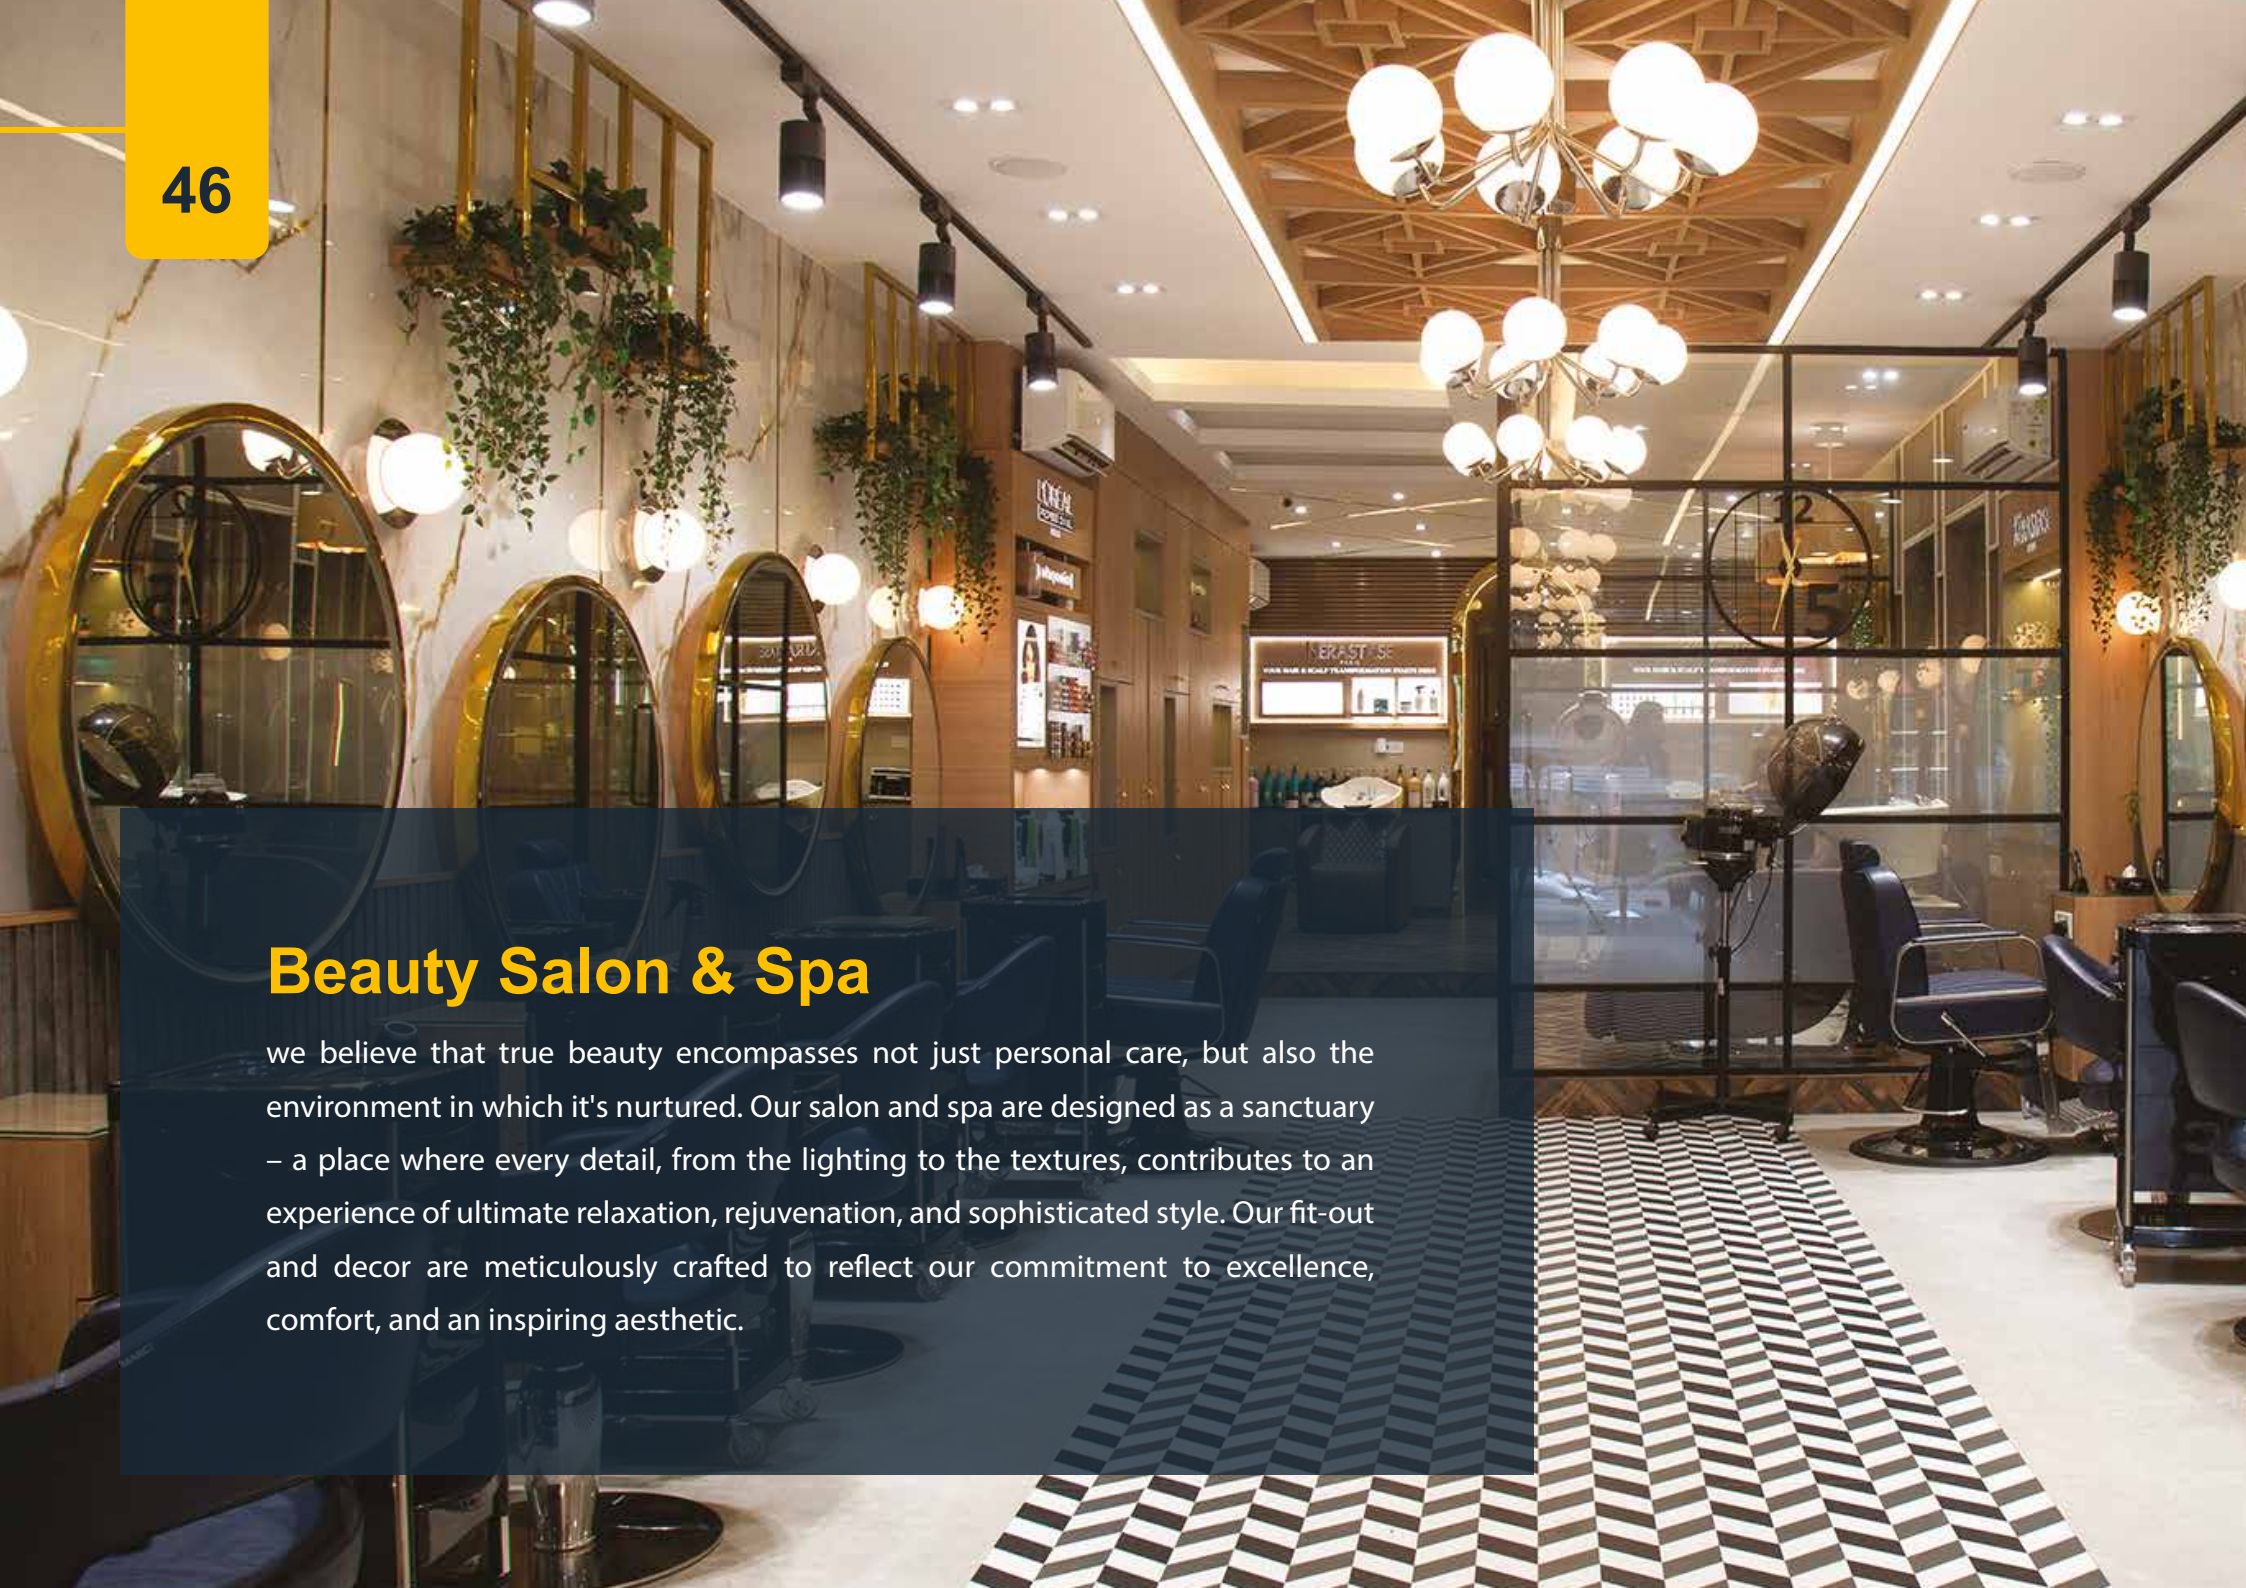

OFFICE OUTFIT

WORKSTATION OUTFIT

MEETING CABIN OUTFIT

Beauty Salon & Spa

we believe that true beauty encompasses not just personal care, but also the environment in which it's nurtured. Our salon and spa are designed as a sanctuary – a place where every detail, from the lighting to the textures, contributes to an experience of ultimate relaxation, rejuvenation, and sophisticated style. Our fit-out and decor are meticulously crafted to reflect our commitment to excellence, comfort, and an inspiring aesthetic.